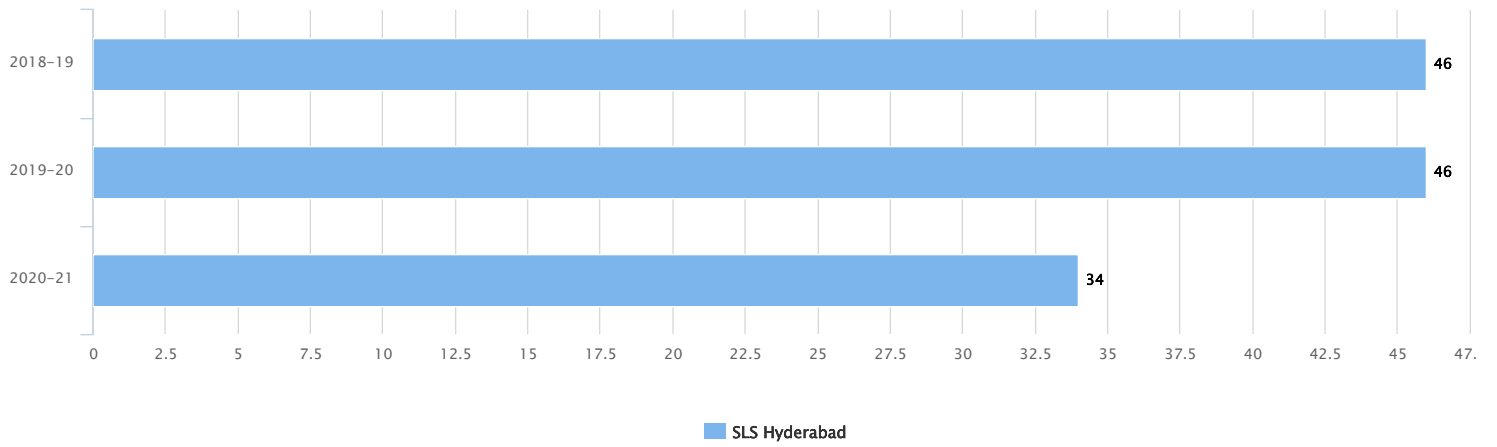

## SLS Hyderabad

7 options selected ▾

2018-19, 2019-20, 202...

Search

### ACADEMIC OUTCOME SCORE (OUT OF 175 POINTS)

### HEALTH AND WELLNESS SCORE (OUT OF 50 POINTS)