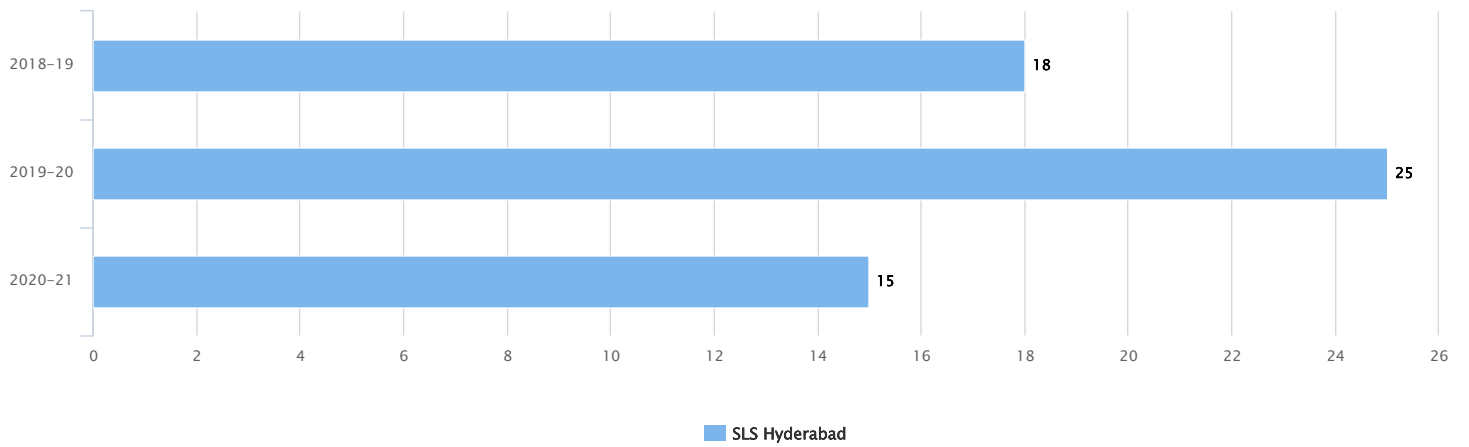

RESEARCH SCORE (OUT OF 225 POINTS)