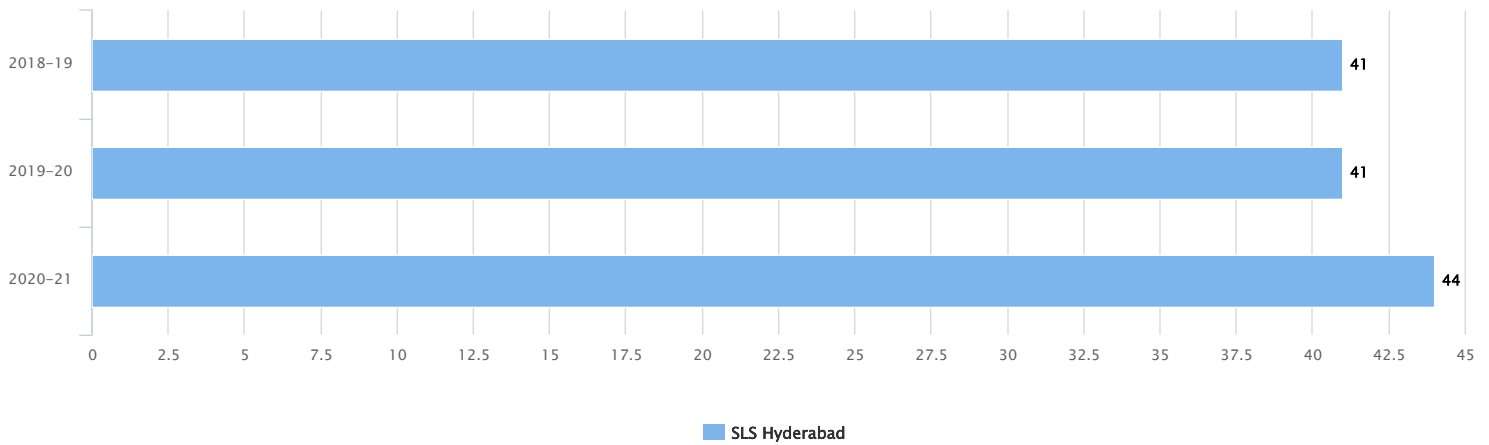

## SLS Hyderabad

7 options selected ▾

2018-19, 2019-20, 202...

Search

### ACADEMIC OUTCOME SCORE (OUT OF 175 POINTS)

### HEALTH AND WELLNESS SCORE (OUT OF 50 POINTS)