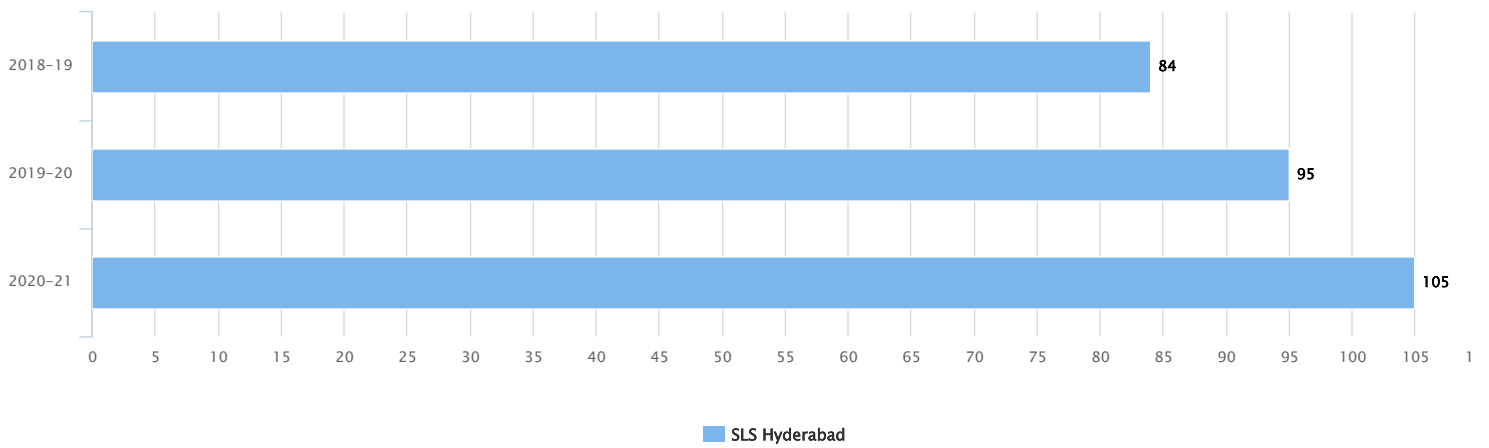

## SLS Hyderabad

7 options selected ▾

2018-19, 2019-20, 202...

Search

### ACADEMIC OUTCOME SCORE (OUT OF 175 POINTS)